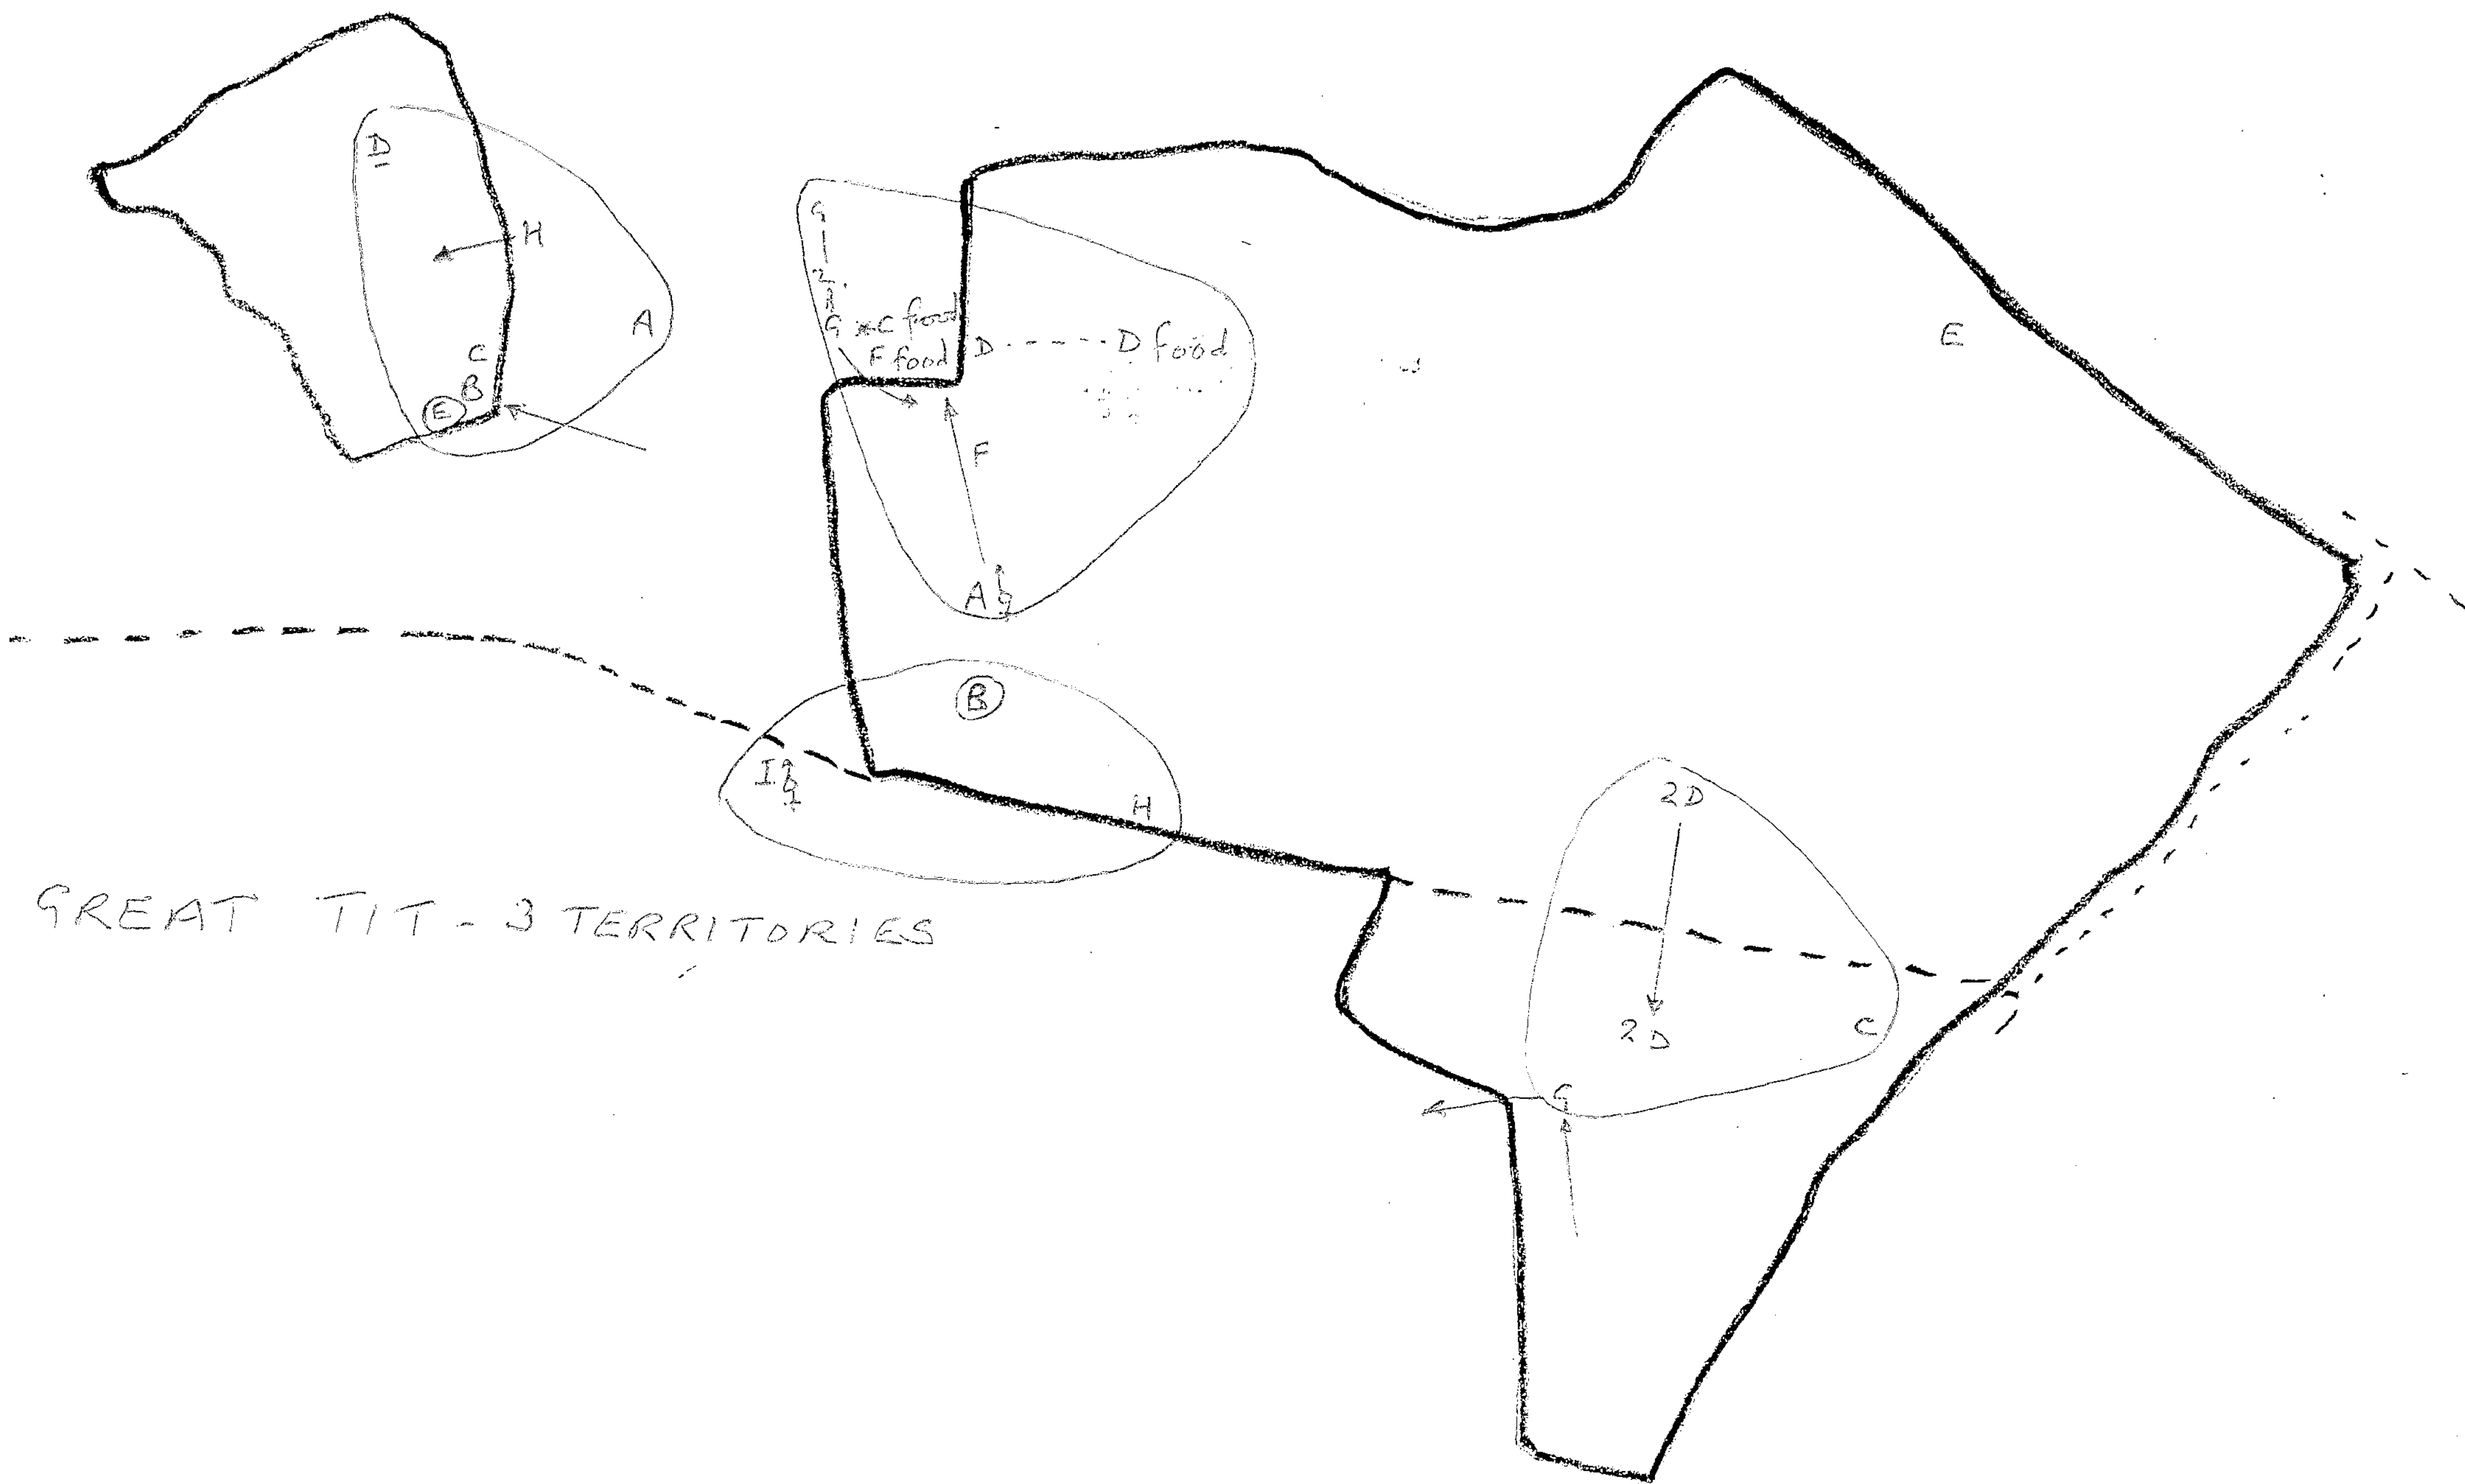

HIGHER TREMARCOMBE COMMON BIRD CENSUS

SPECIES MAP

2012

GREAT TIT - 3 TERRITORIES