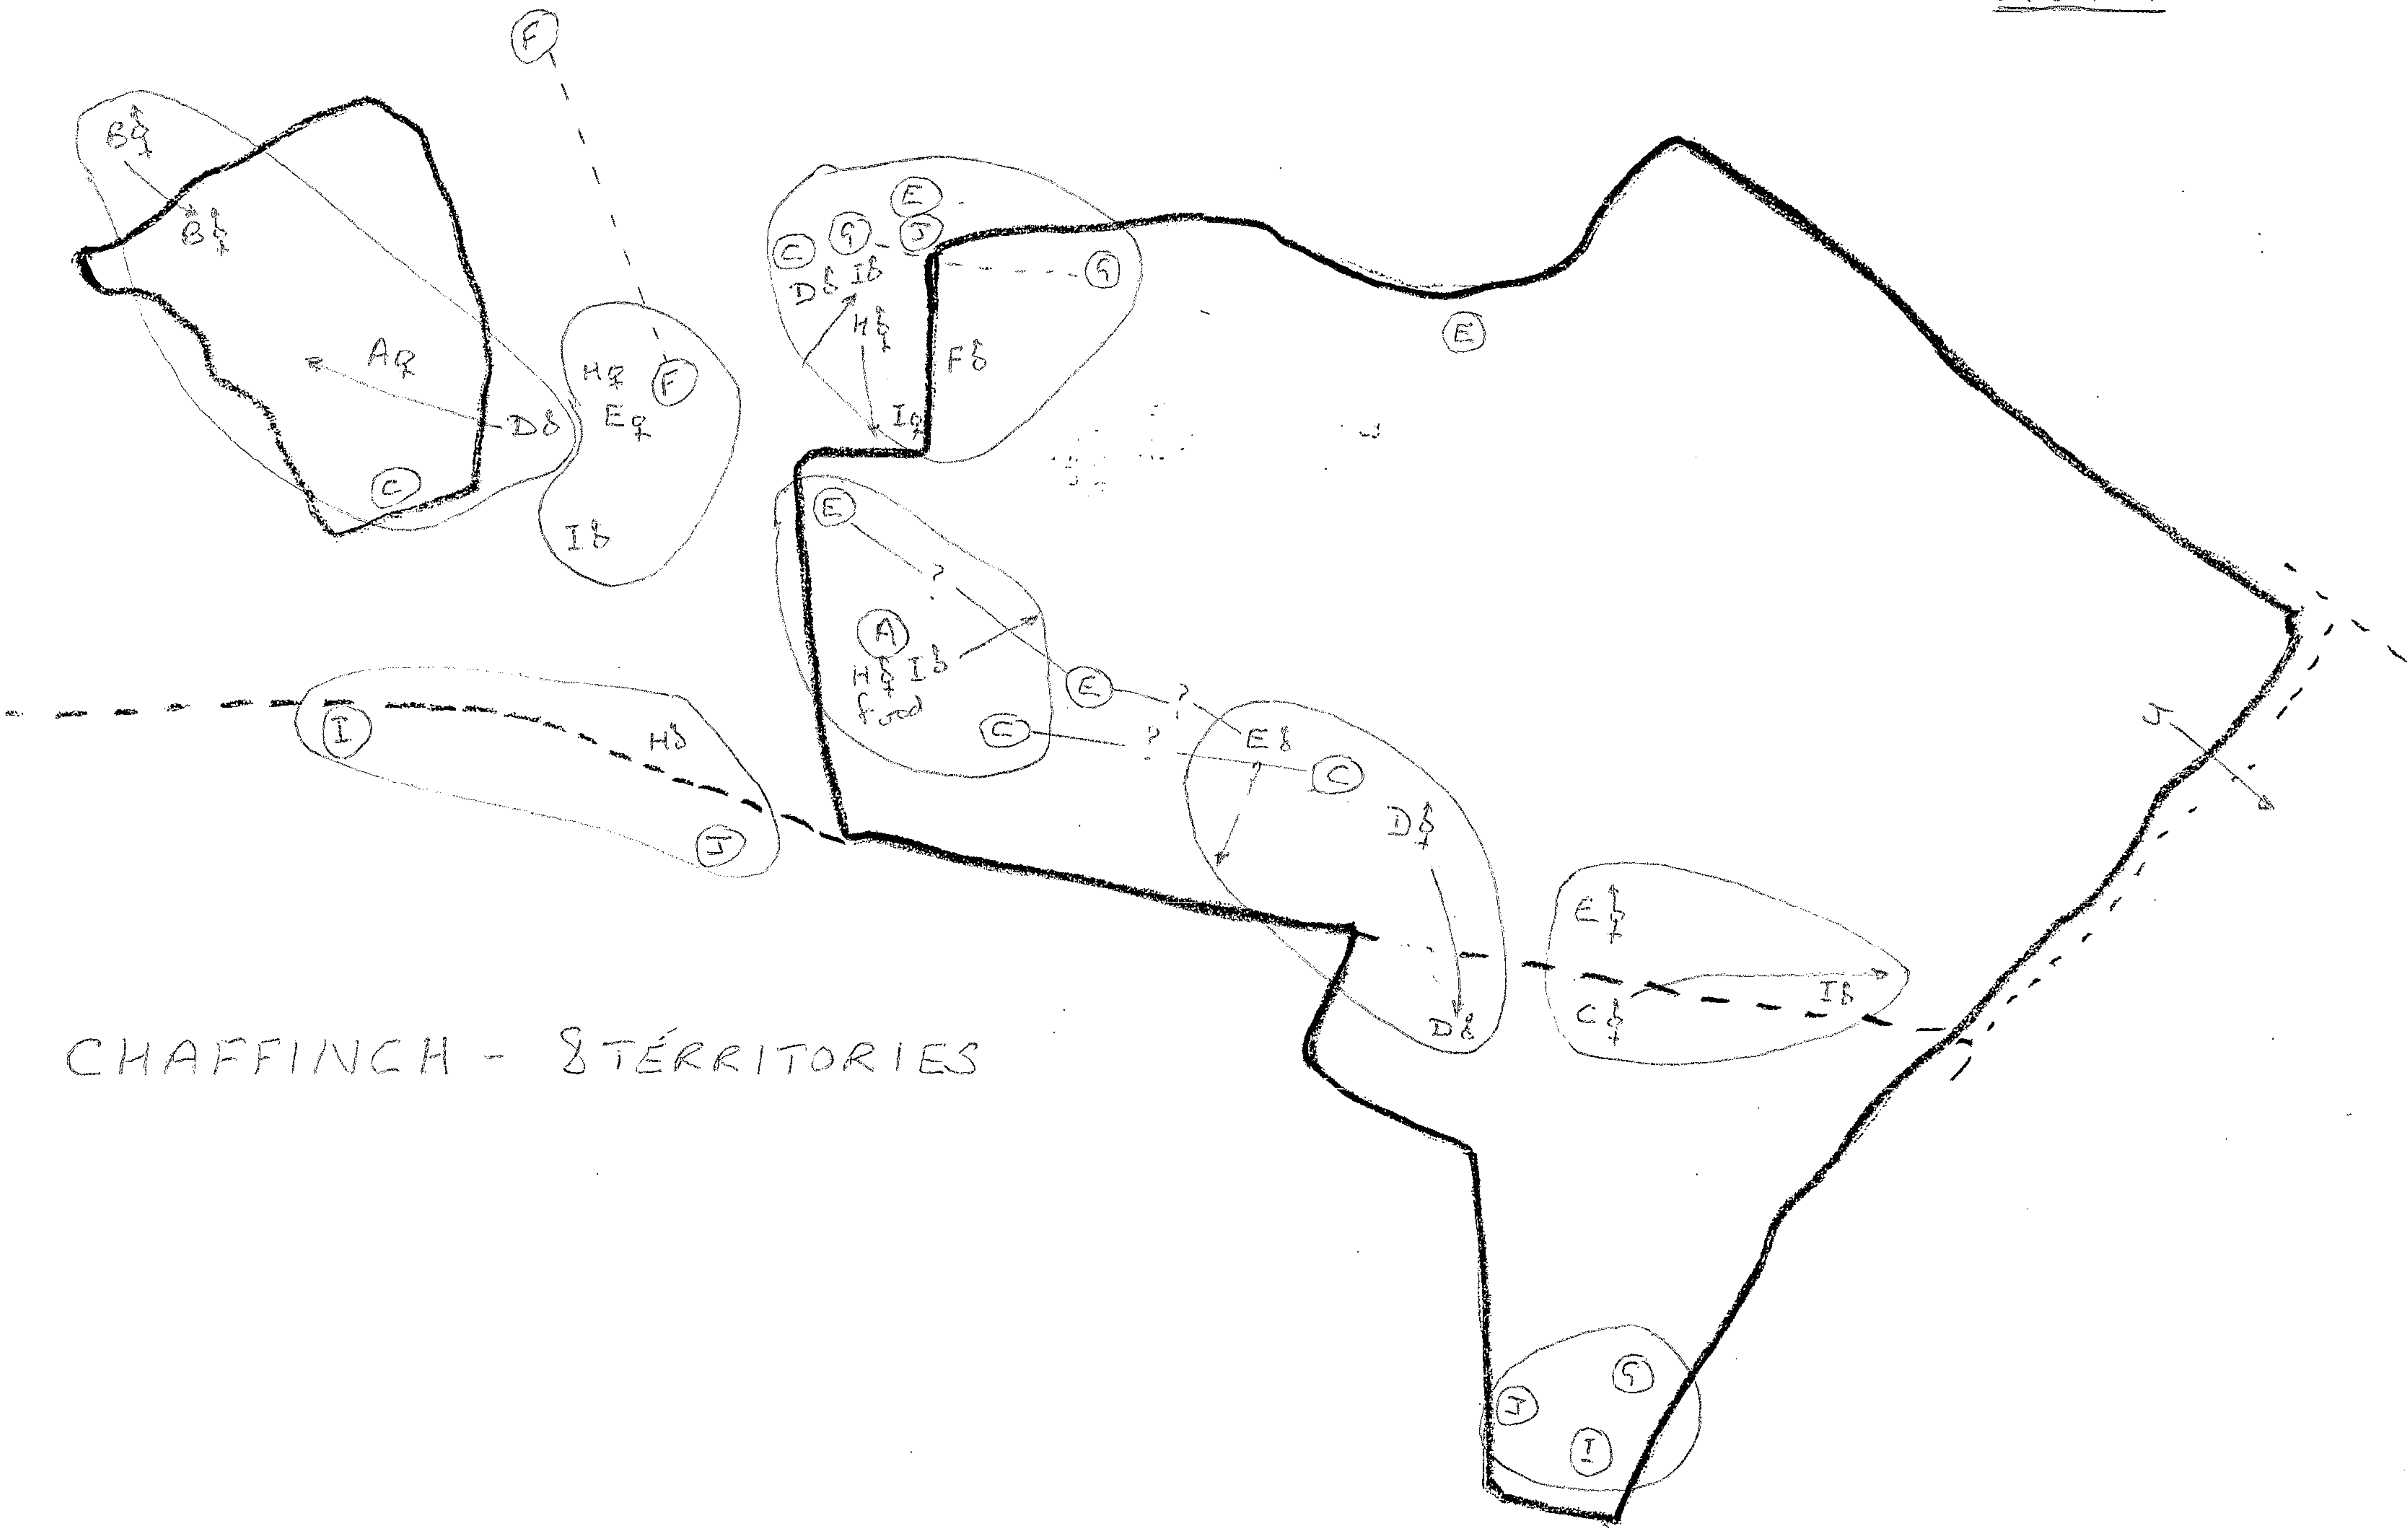

CHAFFINCH - 8 TERRITORIES