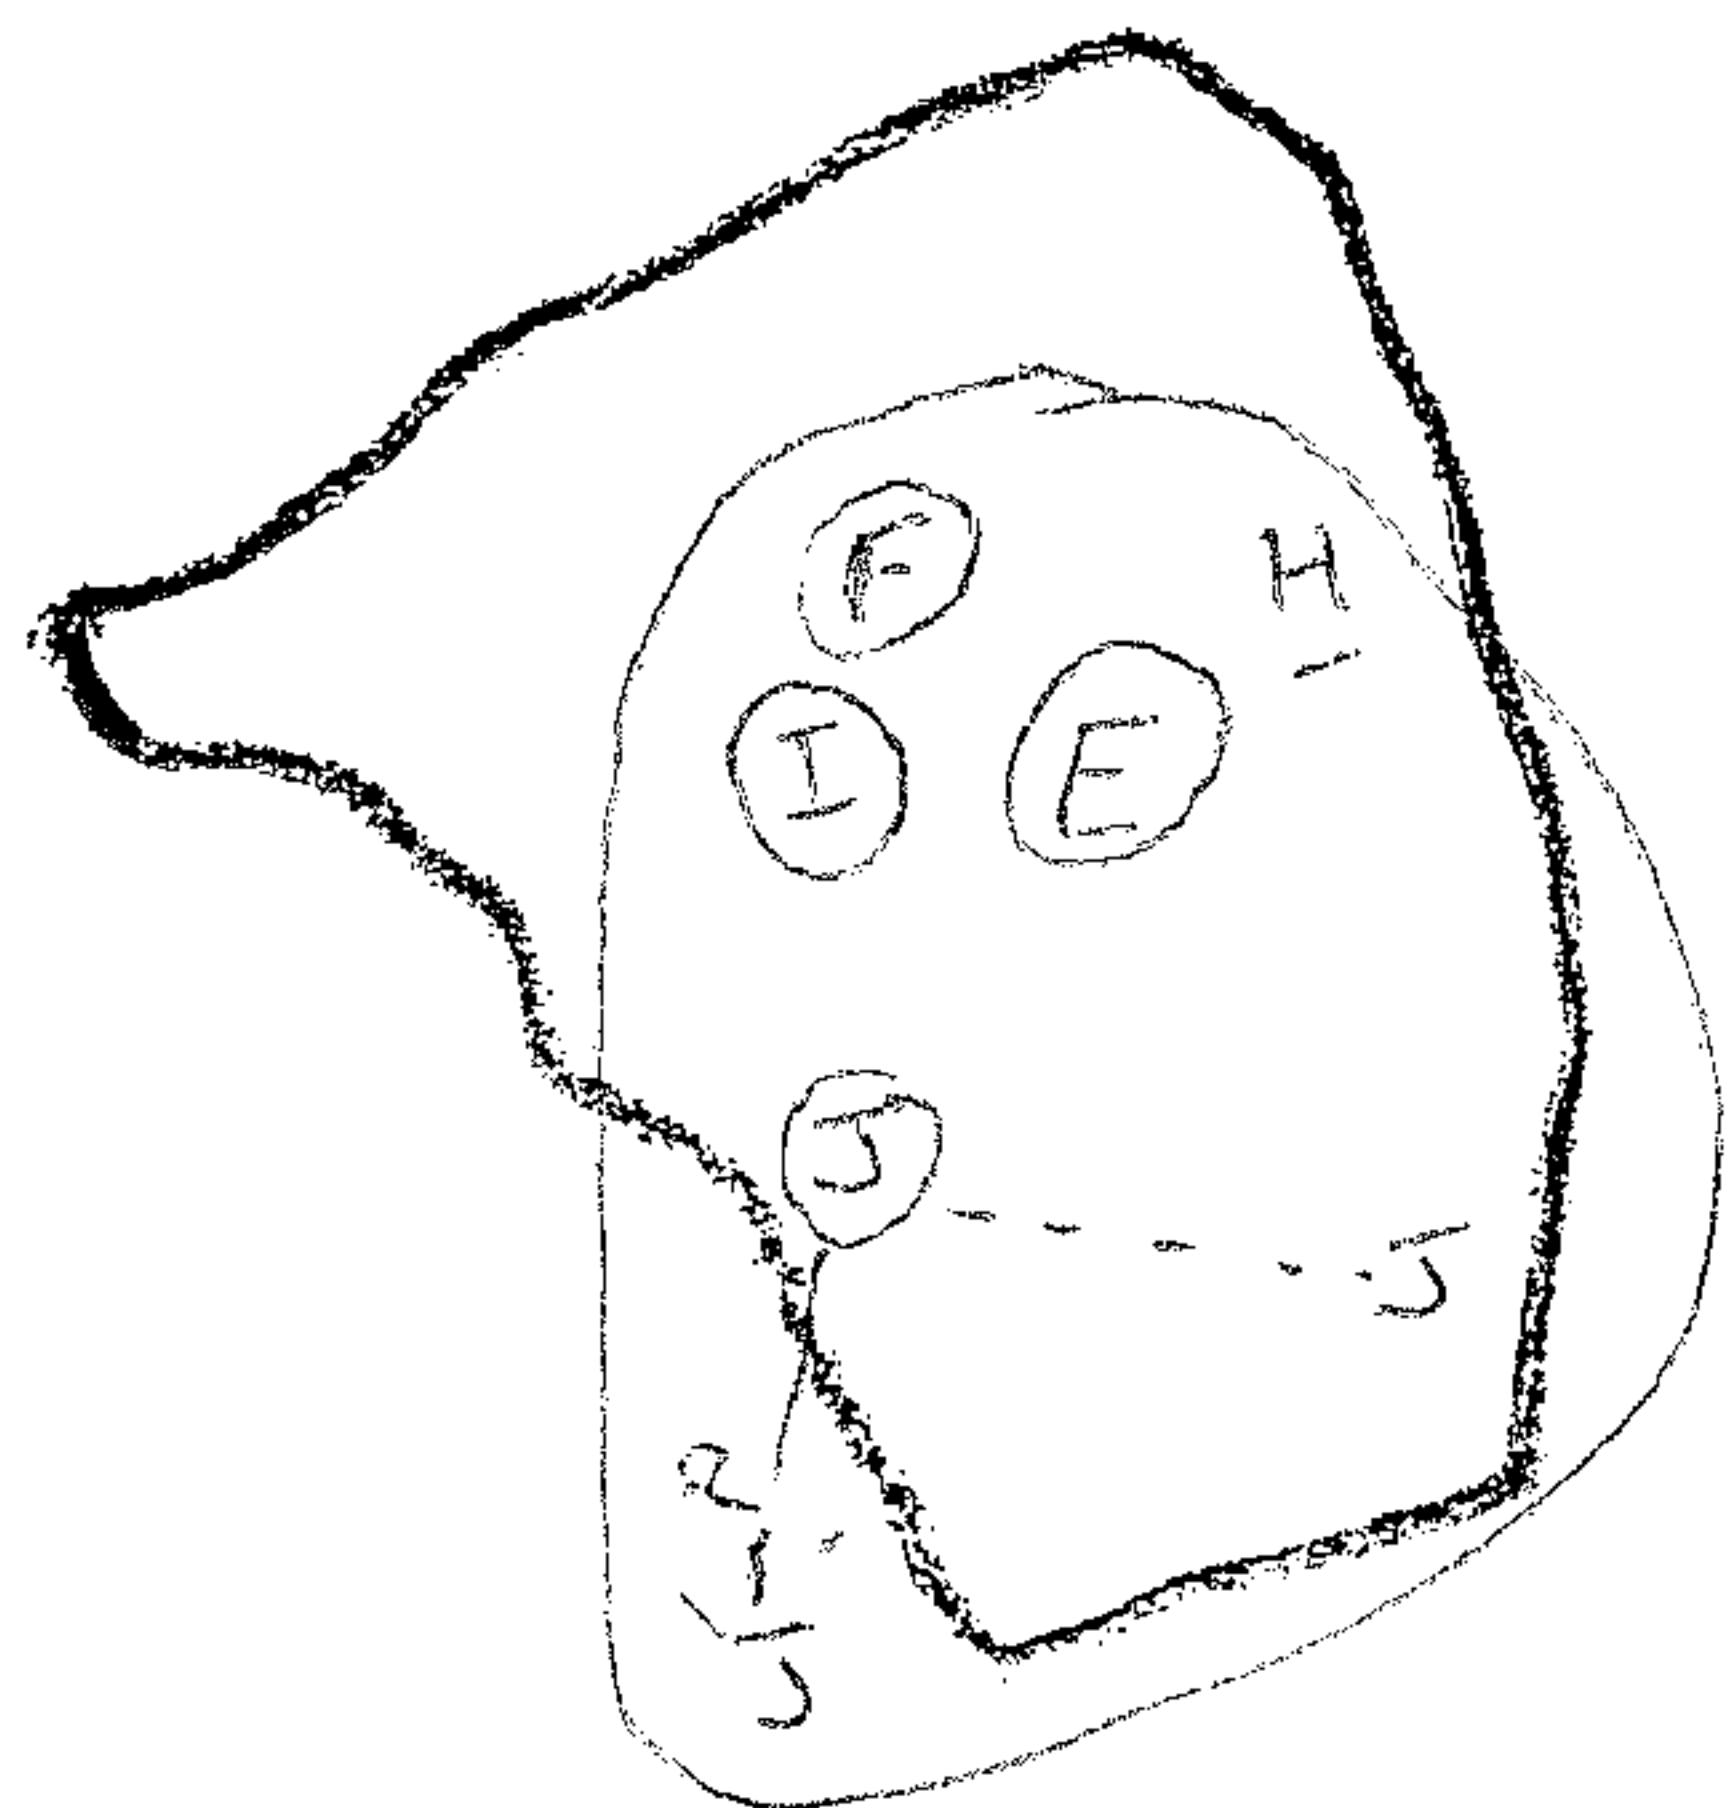

HIGHER TREMARCOMBE

COMMON BIRD CENSUS

SPECIES MAP

2012

WILLOW WARBLER - 3 TERRITORIES